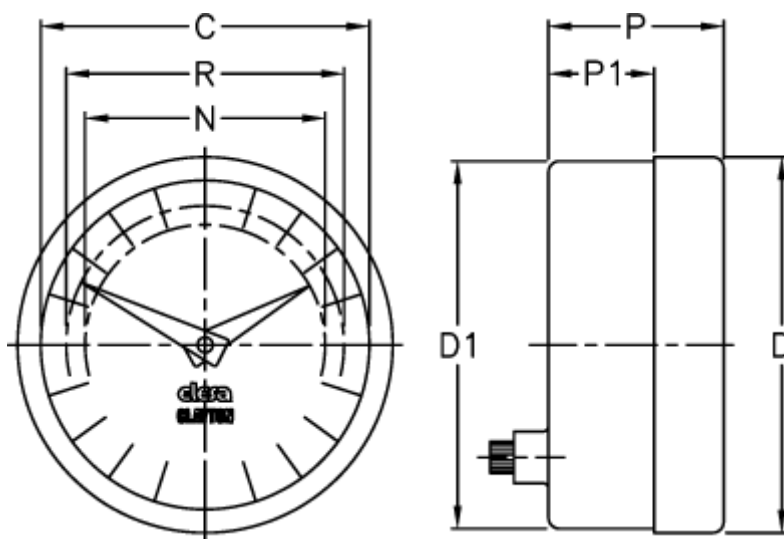

Article number: 2307074031

Description: E+G Positive drive indicator
PA11-0012-D

Measures

C = 42
D = 49.8
d1 = 48.2
N = 30
P = 30
P1 = 23
R = 37